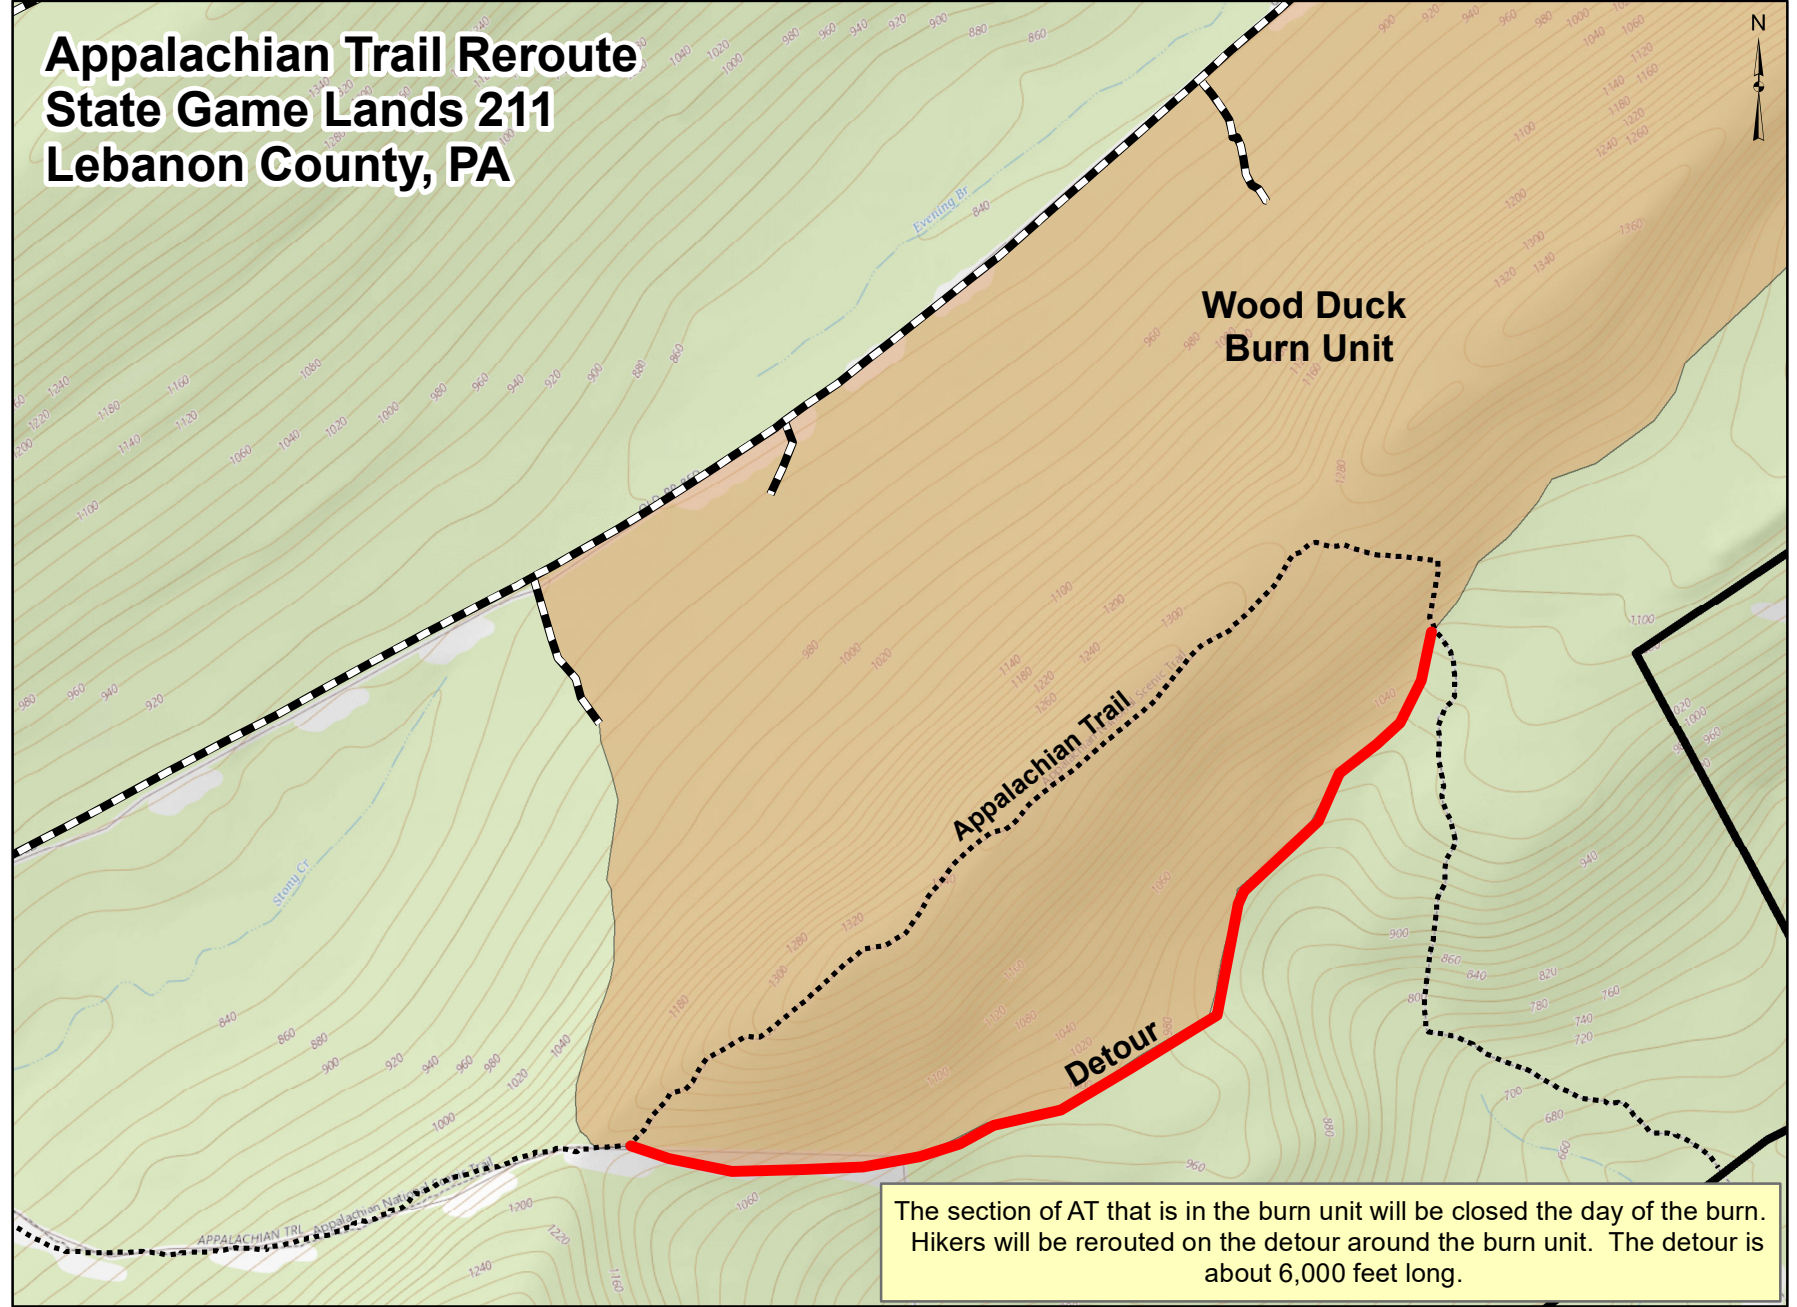

Appalachian Trail Reroute State Game Lands 211 Lebanon County, PA

The section of AT that is in the burn unit will be closed the day of the burn. Hikers will be rerouted on the detour around the burn unit. The detour is about 6,000 feet long.